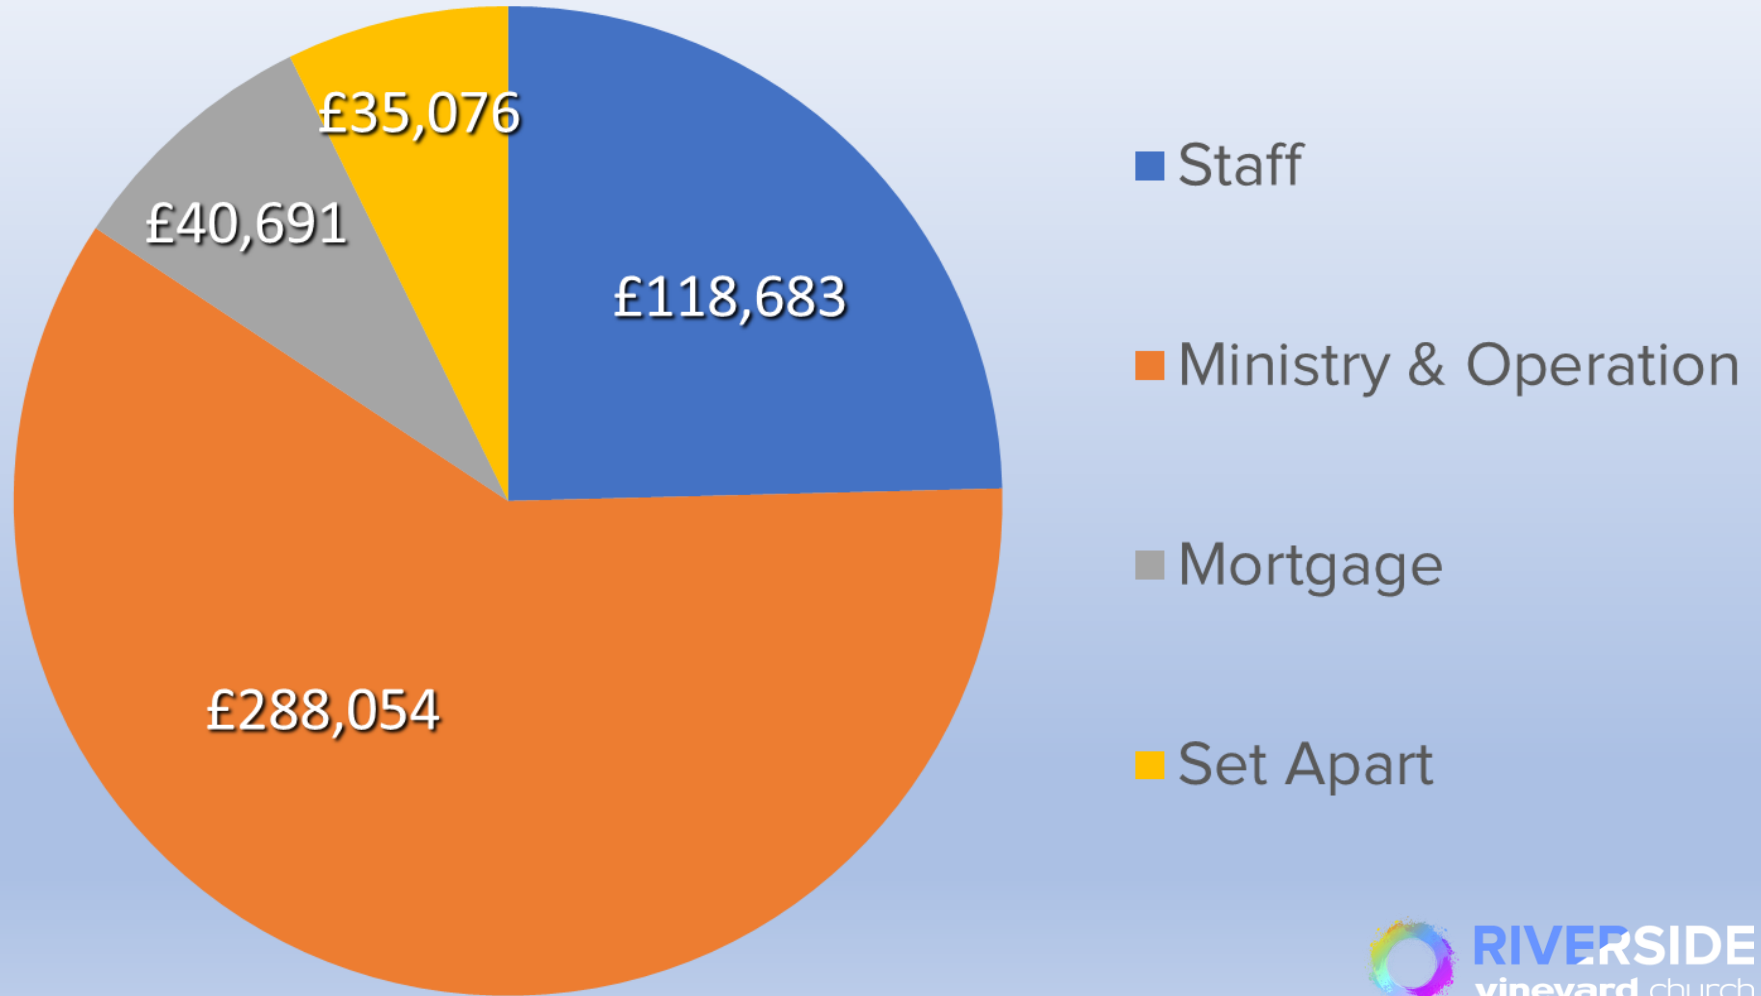

Oct 2018 to Sep 2019 Expenditure £482,503